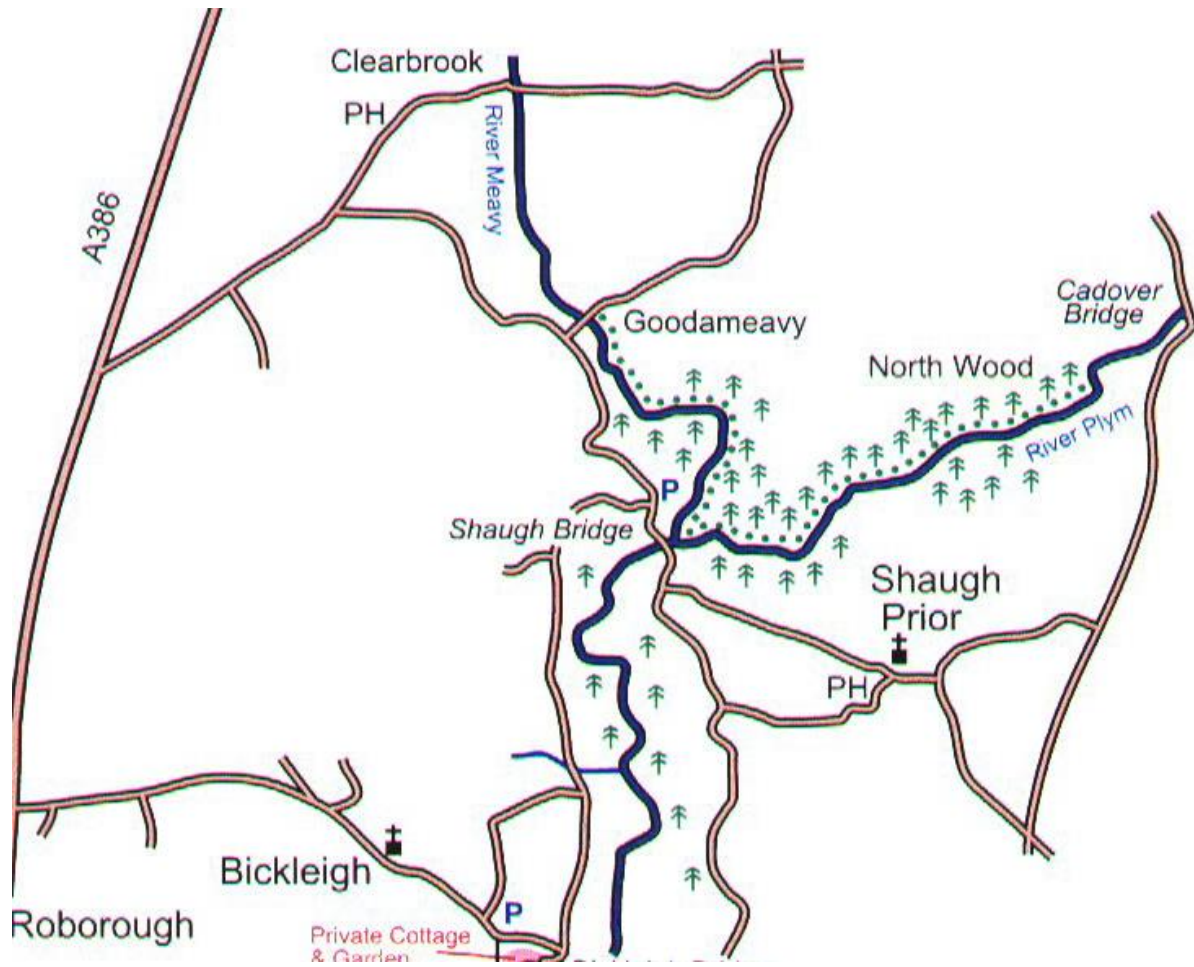

LOWER PLYM

Association waters are:

Above Shaugh Bridge:
 Meavy - Goodameavy to
 Shaugh Bridge, Left Bank
 Plym - End of North Wood
 to Shaugh Bridge, Right
 Bank.

Above Plym Bridge:
 Plym - End of cottage
 garden by Bickleigh Bridge
 to Plym Bridge, Both Banks,
 except for private meadow
 shown.

UPPER PLYM & MEAVY

TAVY