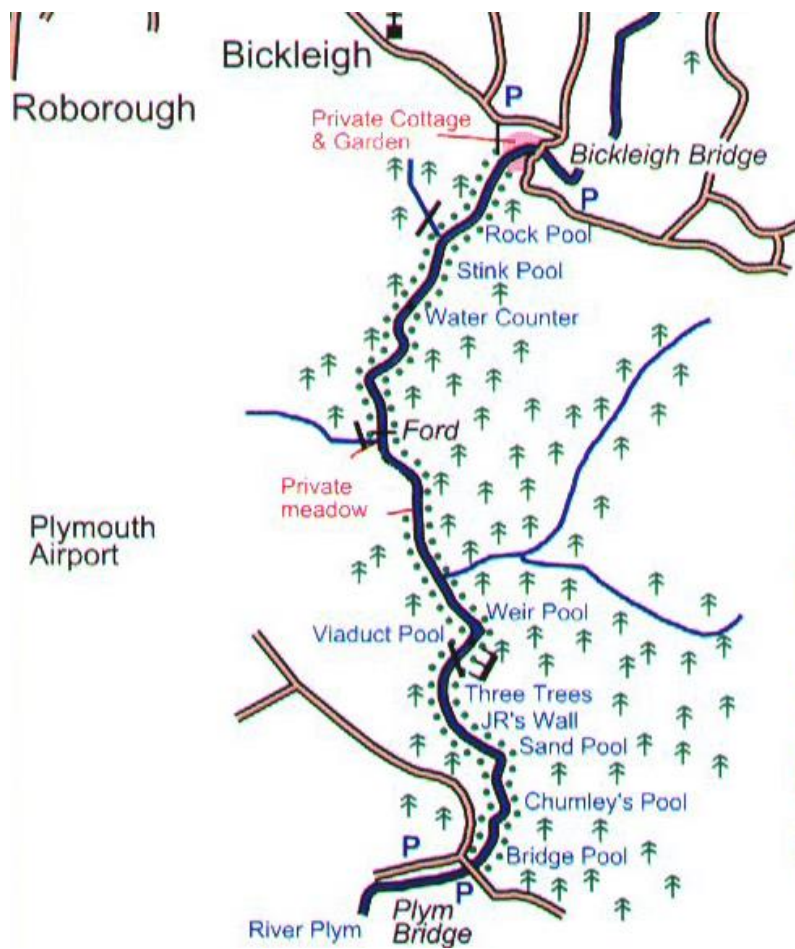

LOWER PLYM

Association waters are:

Above Shaugh Bridge:
 Meavy - Goodameavy to
 Shaugh Bridge, Left Bank
 Plym - End of North Wood
 to Shaugh Bridge, Right
 Bank.

Above Plym Bridge:
 Plym - End of cottage
 garden by Bickleigh Bridge
 to Plym Bridge, Both Banks,
 except for private meadow
 shown.

UPPER PLYM & MEAVY

TAVY